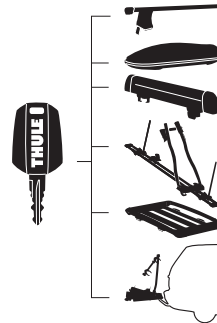

**Ersatzrad Adapter
Spare Wheel Adapter**

9762

**Neutrales kennzeichen
Temporary registration plate**

9904

**3. Bremsleuchte 13-pin
3rd Brake-light 13-pin**

Thule One-Key System

544 x4

596 x6