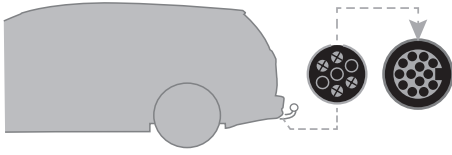

9906

**7-zu-13 pol Adapter
7-to-13 pin Adapter**

9907

**13-zu-7 pol Adapter
13-to-7 pin Adapter**