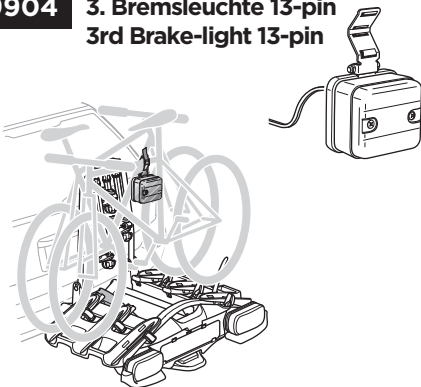

**Ersatzrad Adapter
Spare Wheel Adapter**

9762

**Neutrales kennzeichen
Temporary registration plate**

9904

**3. Bremsleuchte 13-pin
3rd Brake-light 13-pin**

Thule One-Key System

544 x4

596 x6