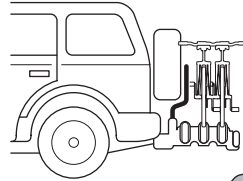

9241

**Ersatzrad Adapter
Spare Wheel Adapter**